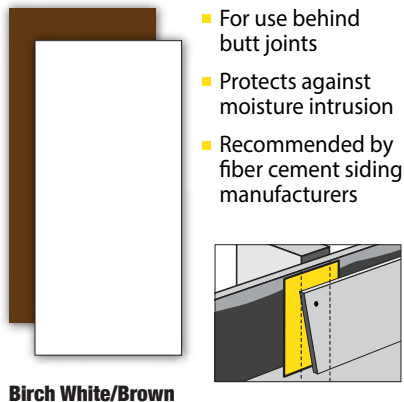

BACK FLASH ALUMINUM SEAM BACKER PLATE