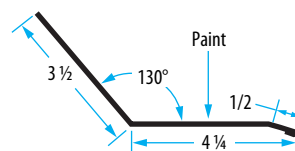

Dormer Flashing

0.012 in. Steel
10 pcs/ctn · 45 ctn/pal

Color	Part #
Black	3X5GDF-BL
Brown	3X5GDF-BR
Mill	3X5GDF
W'Wood	3x5GDF-WW