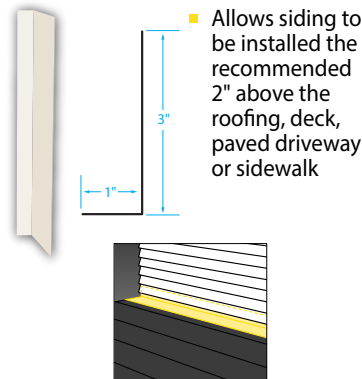

ANGLE FLASHING