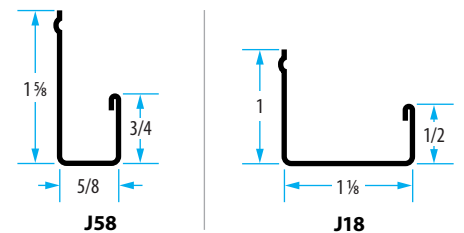

Undersill Trim

Designed to hold the cut edge of siding in place.
0.019 Aluminum · 12 ft. lengths · 50/Carton

Color	Smooth Utility Trim
Gray	UTW-GY
Slate Blue	UTW-SL
White	UTW-WH