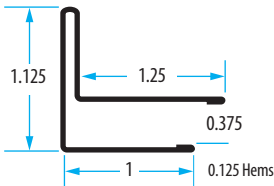

Frieze Runner

Color	Part#	Color	Part#
Almond	FRP-AL	Hunter Green	FRP-HG
Birch White	FRP-WH	Khaki	FRP-MKHAKI
Black	FRP-BL	Matte Black	FRP-200
Coffee	FRP-CF	Royal Brown	FRP-RBR
Copper Penny	FRP-CP	Sandstone	FRP-STONE
Heritage Gray	FRP-HGRAY	Terra Bronze	FRP-TB
Hickory	FRP-HKY