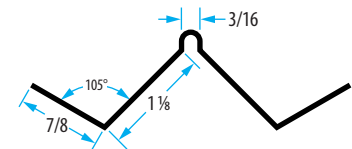

Inside Corner Post

Smooth siding outside corner.
0.019 Aluminum · 10 ft. lengths · 10/Carton

Color	Inside Corner Post
Gray	IC1-GY
Slate Blue	IC1-SL
White	IC1-WH