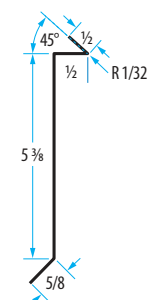

Z-Flashing

- Protects the top edge of siding sheets from water infiltration.
10 ft. lengths · Aluminum 0.019 in. (nom.) · 50 pieces per carton · 45 Cartons per pallet

Size: A x B	3/8 in. x 1-1/8 in.	5/8 in. x 7/8 in.	3/4 in. x 3/4 in.	7/8 in. x 1 in.
Alabaster	828AALB	-	-	-
Arbor Mist	828AAM	-	-	-
Birch White	828ABHW	858ABWH	834ABWH	878ABWH
Biscane Blue	828ABIB	-	-	-
Black Fox	828ABFX	-	-	-
Brown	828ABR	858ABR	-	878ABR
Carbon Black	828ACB	-	-	-
Crimson Red	828ACR	-	-	-
Dover Gray	828ADG	-	-	-
Iron Ore	828AIRO	-	-	-
Knights Armor	828AKA	-	-	-
Mill	828A	858A		878A
Sandy Clay	828ASNC	-	-	-
Smokey Sable	828ASMS	-	-	-
Snow White	828ASNO	-	-	-
Wicker Rocker	828AWRO	-	-	-

Flexible Corner Flashing

Size: A x B	Mill
Flexible Corner Flashing	FRCS

Reglet (Counterflash)

Color	Part#
Mill 10' Chimney Reglet Counterflash	CFGM
Brown 10' Chimney Reglet Counterflash	CFGBR
Black 10' Chimney Reglet Counterflash	CFGBL
Weatherwood 10' Chimney Reglet Counterflash	CFGWW