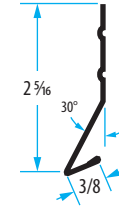

Starter Strip

Used to hold first course of siding at the base of wall.
10 ft. lengths · Mill Finish · Sold individually

Description	Part#	No./Carton	Cartons/Pallet
Starter Strip - 0.016 Aluminum	2875SS	50	45
Starter Strip - 0.012 Galvanized Steel - 25	GSS25	25	45
Starter Strip - 0.012 Galvanized Steel	GSS	50	45
Starter Strip - 0.015 Galvanized Steel	3.5GSS	25	30

2875SS/GSS