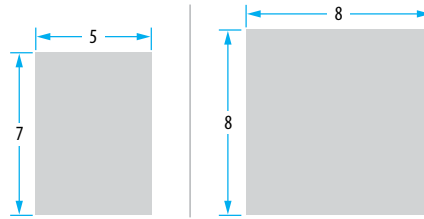

## Aluminum Flat Shingles - 0.012 in.

100 pieces per bundle · 100 bundles per pallet

Description	Part #
5 in. x 7 in. - Mill Finish	963
8 in. x 8 in. - Mill Finish	8X8STD