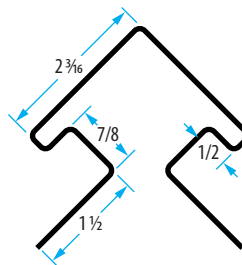

Outside Corner Post

Woodgrain siding outside corner.
0.019 Aluminum · 10 ft. lengths · 10/Carton

Color	Outside Corner Post
Gray	BP1-GY
Slate Blue	BP1-SL
White	BP1-WH