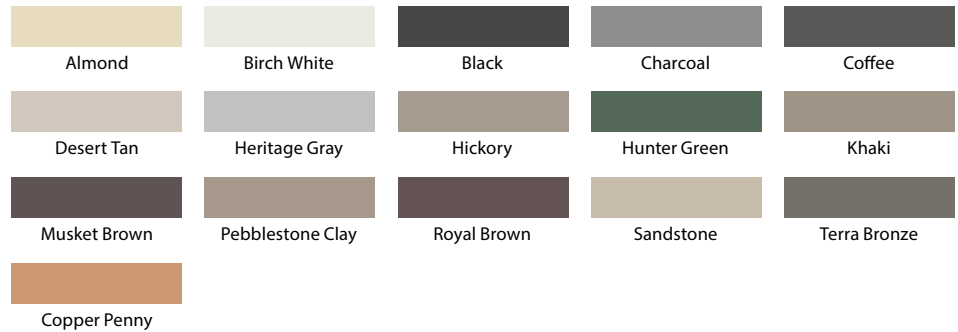

GUTTER APRON Directs water into the gutter system. Installed over the roof edge, extending into the gutter.
10 ft. lengths · 25 pieces per carton · 45 cartons per pallet

Aluminum Gutter Apron

Color	2-1/2 in. x 2 in.	3 in. x 2 in.
Almond	GA-AL	-
Birch White	GA-WH	GA2X3-BWH
Black	GA-BL	GA2X3-BL
Coffee	GA-CF	-
Copper Penny	GA-CP	-
Driftwood	GA-DW	-
Heritage Gray	GA-HGRAY	-
Hickory	GA-HKY	-
Hunter Green	GA-HG	-
Khaki	GA-MKHAKI	-
Pebblestone Clay	GA-PB	-
Royal Brown	GA-RBR	GA2X3-BR
Sandstone	GA-STONE	-
Terra Bronze	GA-TB	-

Galvanized Steel Gutter Apron

Color	2-3/8 x 2
Birch White	960BWH
Black	960BL
Hickory	960HKY
Royal Brown	960BR
Weatherwood	960WW
Weatherwood	960WW