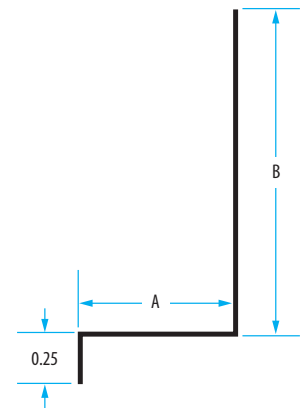

Aluminum Drip Cap

10 ft. lengths · 0.019 in. (nom.) · 50 pieces per carton · 45 Cartons per pallet

Size: A x B	Alabaster	Arbor Mist	Birch White	Biscayne Blue	Black	Black Fox	Brown	Carbon Black	Crimson Red	Dover Gray	Hickory	Iron Ore
1 in. x 1-5/8 in.	1-10-ALB	1-10-AM	1WH-BW	1-10-BIB	1BL	1-10-BFX	-	1-10-CB	1-10-CR	1-10-DG	-	1-10-IRO
1-1/8 in. x 1-5/8 in.	-	-	815BWH	-	-	-	815BR	-	-	-	-	-
1-1/4 in. x 1-1/2 in.	-	-	816BWH	-	816BL	-	816BR	-	-	-	-	-
1-1/4 in. x 1-1/8 in.	-	-	ADC125-WH	-	ADC125-BL	-	ADC125-RBR	-	-	-	ADC125-HKY	-
1-3/8 in. x 1-3/8 in.	-	-	817BWH	-	-	-	817BR	-	-	-	-	-
1-1/2 in. x 15/16 in.	-	-	ADC15-WH	-	-	-	-	-	-	-	-	-
1-5/8 in. x 1-1/8 in.	-	-	818ABWH	-	-	-	-	-	-	-	-	-
1-3/4 in. x 1 in.	-	-	827BWH	-	-	-	827BR	-	-	-	-	-
2 in. x 1 in.	-	-	829ABWH	-	-	-	829ABR	-	-	-	-	-

Size: A x B	Knights Armor	Matte Black	Mill	Sandy Clay	Smokey Sable	Snow White	Wicker Rocker	Wicker Rocker
1 in. x 1-5/8 in.	1-10-KA		-	1-10-SNC	1-10-SMS	1-10-SNO	1-10-WRO	1-10-WRO
1-1/8 in. x 1-5/8 in.	-	815-200	-	-	-	-	-	-
1-1/4 in. x 1-1/2 in.	-		816	-	-	-	-	-
1-1/4 in. x 1-1/8 in.	-		-	-	-	-	-	-
1-3/8 in. x 1-3/8 in.	-		-	-	-	-	-	-
1-1/2 in. x 15/16 in.	-		-	-	-	-	-	-
1-5/8 in. x 1-1/8 in.	-		-	-	-	-	-	-
1-3/4 in. x 1 in.	-		-	-	-	-	-	-
2 in. x 1 in.	-		-	-	-	-	-	-

Steel Drip Cap

10 ft. lengths · 0.012 in. (nom.) · 50 pieces per carton · 45 Cartons per pallet

Size: A x B	Birch White
1-1/2 in. x 1-5/8 in.	825GBWH

Dormer Flashing

Diverts water away from the structure where the front of a dormer wall meets the roofline.

Wall Flash

0.019 in. Aluminum
25 pcs/ctn · 45 ctn/pal

Color	Part #
Black	WALLFLASH-BL
Brown	WALLFLASH-BR
Weather-wood	WALLFLASH-WW

Roof Starter

0.012 in. Steel
25 pcs/ctn · 45 ctn/pal

Color	Part #
Brown	6GRSBR

Dormer Flashing

0.012 in. Steel
10 pcs/ctn · 45 ctn/pal

Color	Part #
Black	3X5GDF-BL
Brown	3X5GDF-BR
Mill	3X5GDF
W'Wood	3x5GDF-WW

Dormer Flashing - Heavy

0.015 in. Steel
10 pcs/ctn · 45 ctn/pal

Color	Part #
Black	3X5GDFH-BL
Brown	3X5GDFH-BR
W'Wood	3X5GDFH-WW