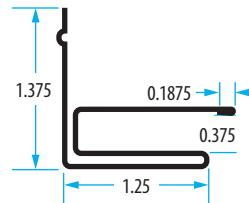

Reversible Frieze Runner

Color	Part#	Color	Part#
Almond	RFR-AL	Hunter Green	RFR-HG
Birch White	RFR-WH	Matte Black	RFR-200
Coffee	RFR-CF	Royal Brown	RFR-RBR
Desert Tan	RFR-DT	Sandstone	RFR-STONE
Driftwood	RFR-DW	Terra Bronze	RFR-TB
Hickory	RFR-HKY