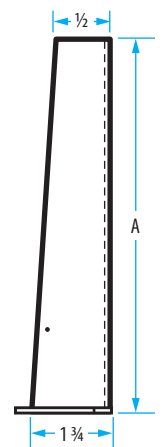

Inside Corner