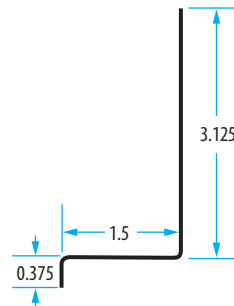

STANDARD

Note: Must have a protective barrier when installed with treated lumber