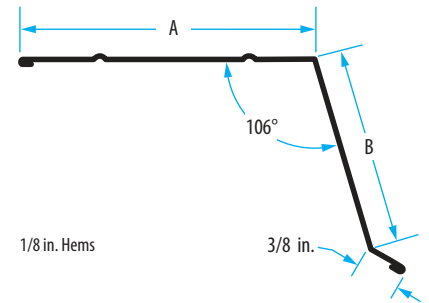

GUTTER APRON Directs water into the gutter system. Installed over the roof edge, extending into the gutter.
10 ft. lengths · 25 pieces per carton · 45 cartons per pallet

Aluminum Gutter Apron

Color	2-1/2 in. x 2 in.	3 in. x 2 in.
Almond	GA-AL	-
Birch White	GA-WH	GA2X3-BWH
Black	GA-BL	GA2X3-BL
Coffee	GA-CF	-
Copper Penny	GA-CP	-
Driftwood	GA-DW	-
Heritage Gray	GA-HGRAY	-
Hickory	GA-HKY	-
Hunter Green	GA-HG	-
Khaki	GA-MKHAKI	-
Pebblestone Clay	GA-PB	-
Royal Brown	GA-RBR	GA2X3-BR
Sandstone	GA-STONE	-
Terra Bronze	GA-TB	-

Galvanized Steel Gutter Apron

Color	2-3/8 x 2
Birch White	960BWH
Black	960BL
Hickory	960HKY
Royal Brown	960BR
Weatherwood	960WW
Weatherwood	960WW