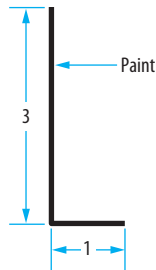

Angle Flashing

Protection along dormers and rooflines. Installed under the course of shingles along the roof line. 10 ft. lengths.

1 in. x 3 in. - Inside Angle

0.016 Aluminum

50 pieces per carton · 45 Cartons per pallet

Color	Part #	Color	Part #
Alabaster	A1X3-ALB	Dover Gray	A1X3-DG
Arbor Mist	A1X3-AM	Iron Ore	A1X3-IRO
Biscayne Blue	A1X3-BIB	Knights Armor	A1X3-KA
Black Fox	A1X3-BFX	Sandy Clay	A1X3-SNC
Carbon Black	A1X3-CB	Smokey Sable	A1X3-SMS
Crimson Red	A1X3-CR	Snow White	A1X3-SNO
Dover Gray	A1X3-DG	Wicker Rocker	A1X3-WRO

Chimney Flashing Kit

contains precut flashing or a typical one-flue brick chimney up to 24 in x 24 in.

Color	Part #	Carton	Pallet
Black	310122-BL	1	45
Mill	310122	1	45
Royal Brown	310122-RBR	1	45
Weathered Wood*	310122-WW	1	45

*Terra Bronze

Four 32 in. Side Flashings, Twelve 6 in. x 8 in. Step Flashings
30 Gauge Galvanized Steel.