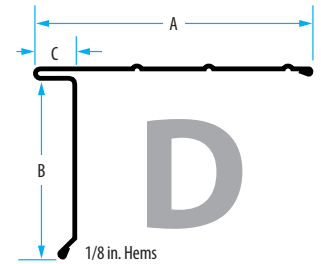

## Aluminum D Edge · Hemmed

Color	12 ft. Lengths					
	2-1/2 x 1 x 3/8	2-5/8 x 1-1/2 x 3/8	2-3/4 x 1-1/8 x 7/8	2-5/8 x 1-11/16 x 3/8	2-5/8 x 1-11/16 x 3/82	3 x 2 x 7/8
Almond	600DAL	888DAL	-	ADE10-AL	ADE12-AL	-
Birch White	600DBWH	888DBWH	880DBWH	ADE10-WH	ADE12-WH	894BWH
Black	600DBL	888DBL	880DBL	ADE10-BL	ADE12-BL	-
Charcoal	-	888DCOAL	-	ADE10-COAL	-	-
Coffee	-	888DCF	-	ADE10-CF	ADE12-CF	-
Copper Penny	-	-	-	ADE10-CP	ADE12-CP	-
Desert Tan	-	888DDT	-	ADE10-DT	ADE12-DT	-
Driftwood	-	888DDW	-	ADE10-DW	ADE12-DW	-
Heritage Gray	-	888DHGRAY	-	ADE10-HGRAY	ADE12-HGRAY	-
Hickory	600DHKY	888DHKY	-	ADE10-HKY	ADE12-HKY	-
Hunter Green	-	888DHG	-	ADE10-HG	ADE12-HG	-
Khaki	-	-	-	ADE10-MKHAKI	ADE12-MKHAKI	-
Matte Black	-	-	-	-	ADE12-200	-
Musket Brown	600DMB	888DMB	880DMB	ADE10-MB	-	-
Pebblestone Clay	600DPB	888DPB	-	ADE10-PB	ADE12-PB	-
Royal Brown	600DBR	888DBR	880DBR	ADE10-RBR	ADE12-RBR	894DBR
Sandstone	-	888DSTONE	-	ADE10-STONE	ADE12-STONE	-
Sierra	-	-	880DSR	-	-	-
Sierra	-	-	-	ADE10-SR	-	-
Terra Bronze	-	-	-	ADE10-TB	ADE12-TB	-
Weatherwood*	600DWW	888DWW	880DWW	-	-	-