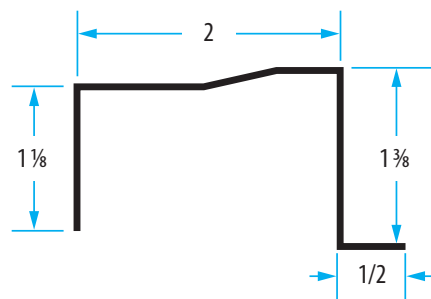

**HORIZONTAL SIDING** Woodgrain Aluminum Siding used to beautify the exterior of your home.  
0.019 Aluminum · 12 ft. 6 in. lengths · 12 pieces per carton/square · Minimum Order: Full Square