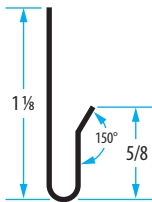

Undersill Trim

Designed to hold the cut edge of siding in place.
0.019 Aluminum · 12 ft. lengths · 50/Carton

Color	Smooth Utility Trim
Gray	UTW-GY
Slate Blue	UTW-SL
White	UTW-WH