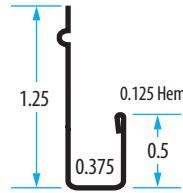

Color	Part#	Color	Part#
Almond	UT-AL	Hickory	UT-HKY
Birch White	UT-WH	Hunter Green	UT-HG
Black	UT-BL	Khaki	UT-MKHAKI
Coffee	UT-CF	Royal Brown	UT-RBR
Copper Penny	UT-CP	Matte Black	UT-200
Desert Tan	UT-DT	Sandstone	UT-STONE
Driftwood	UT-DW	Sierra	UT-SR
Heritage Gray	UT-HGRAY	Terra Bronze	UT-TB

Frieze Runner (F-Channel) Soffit support channel installed at the wall. 12 ft. lengths · 0.019 Aluminum · 25 pieces per carton · 50 cartons per pallet