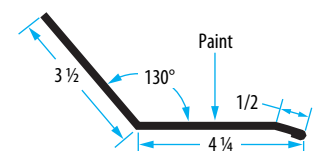

Dormer Flashing - Heavy

0.015 in. Steel
10 pcs/ctn · 45 ctn/pal

Color	Part #
Black	3X5GDFH-BL
Brown	3X5GDFH-BR
W'Wood	3X5GDFH-WW