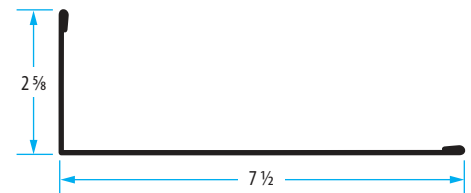

## Rain Diverter

Directs water away from doorways on the roof where there is no gutter present.

Description	Part #	No./Carton	Cartons/Pallet
5 ft. Aluminum Rain Diverter - 0.016 in.	10.25RD	20	45

**W-Valley** Channels water down the roof into the gutters, in the roof valley area. Outer edges are hemmed for safe handling. 10 ft. lengths.