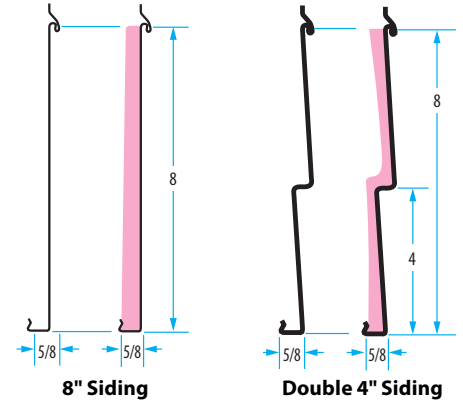

HORIZONTAL SIDING Woodgrain Aluminum Siding used to beautify the exterior of your home.
0.019 Aluminum · 12 ft. 6 in. lengths · 12 pieces per carton/square · Minimum Order: Full Square

8 in. Aluminum Horizontal Siding

Color	8 in. Woodgrain Hollowback	8 in. Woodgrain Foamback	8 in. Smooth Hollowback*	8 in. Smooth Foamback*
Gray	8H19-GY	8INS-GY	-	-
Slate Blue	8H19-SL	8INS-SL	-	-
White	8INS-WH	8INS-WH	8HS19-WH	8INSM-WH

*Additional lead time may be required

Double 4 in. Aluminum Horizontal Siding

Color	Woodgrain Hollowback	Woodgrain Foamback
Gray	DH19-GY	D4INS-GY
Slate Blue	DH19-SL	D4INS-SL
White	DH19-WH	D4INS-WH