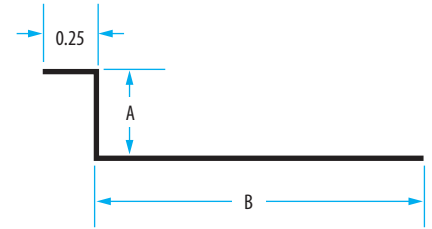

Z-Flashing

- Protects the top edge of siding sheets from water infiltration.
10 ft. lengths · Aluminum 0.019 in. (nom.) · 50 pieces per carton · 45 Cartons per pallet

Size: A x B	3/8 in. x 1-1/8 in.	5/8 in. x 7/8 in.	3/4 in. x 3/4 in.	7/8 in. x 1 in.
Alabaster	828AALB	-	-	-
Arbor Mist	828AAM	-	-	-
Birch White	828ABHW	858ABWH	834ABWH	878ABWH
Biscane Blue	828ABIB	-	-	-
Black Fox	828ABFX	-	-	-
Brown	828ABR	858ABR	-	878ABR
Carbon Black	828ACB	-	-	-
Crimson Red	828ACR	-	-	-
Dover Gray	828ADG	-	-	-
Iron Ore	828AIRO	-	-	-
Knights Armor	828AKA	-	-	-
Mill	828A	858A		878A
Sandy Clay	828ASNC	-	-	-
Smokey Sable	828ASMS	-	-	-
Snow White	828ASNO	-	-	-
Wicker Rocker	828AWRO	-	-	-

Flexible Corner Flashing

Size: A x B	Mill
Flexible Corner Flashing	FRCS

Reglet (Counterflash)

Color	Part#
Mill 10' Chimney Reglet Counterflash	CFGM
Brown 10' Chimney Reglet Counterflash	CFGBR
Black 10' Chimney Reglet Counterflash	CFGBL
Weatherwood 10' Chimney Reglet Counterflash	CFGWW