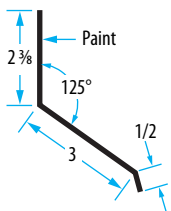

Dormer Flashing

Diverts water away from the structure where the front of a dormer wall meets the roofline.

Wall Flash

0.019 in. Aluminum
25 pcs/ctn · 45 ctn/pal

Color	Part #
Black	WALLFLASH-BL
Brown	WALLFLASH-BR
Weather-wood	WALLFLASH-WW