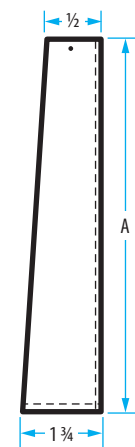

Engineered Wood Siding Corners - for Hardboard Siding

Individual aluminum corners for 7/16 inch hardboard siding.
0.019 Primed Aluminum · 100 pieces per carton · 100 cartons per pallet

Description	Part #	Nominal Sizing
6 in. Primed Outside Corner - Smooth	1000	-
8 in. Primed Outside Corner - Smooth	1100	-
10 in. Primed Outside Corner - Smooth	1200	-
12 in. Primed Outside Corner - Smooth	2101	-
8 in. Primed Siding Corner - Smooth - XL	2108XL	7-1/2"
8 in. Primed Siding Corner - Woodgrain - XL	2108XL-W	7-1/2"
12 in. Primed Siding Corner - Smooth - XL	2110XL	11-1/2"
12 in. Primed Siding Corner - Woodgrain - XL	2110XL-W	11-1/2"
12 in. Primed Inside Corner - Smooth - 10/package	2110X-IS-10	11-1/2"
6 in. x 12 in. - Birch White over Royal Brown	BACKFLASH-EA	-

Outside Corner