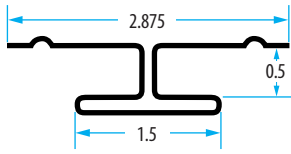

Double Channel

Soffit support channel installed in corners where two soffit runs come together.
10 ft. lengths · 0.019 Aluminum · 5 pieces per carton · 50 cartons per pallet

Color	Part#	Color	Part#
Almond	DC-AL	Hickory	DC-HKY
Birch White	DC-WH	Hunter Green	DC-HG
Black	DC-BL	Khaki	DC-MKHAKI
Coffee	DC-CF	Matte Black	DC-200
Copper Penny	DC-CP	Royal Brown	DC-RBR
Driftwood	DC-DW	Sandstone	DC-STONE
Heritage Gray	DC-HGRAY	Terra Bronze	DC-TB

J-Channel

Soffit support channel installed at the wall or used to finish a run of siding.
12 ft. lengths · 0.019 Aluminum · 25 pieces per carton · 50 cartons per pallet