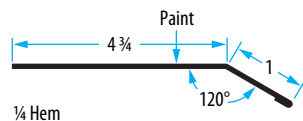

Roof Starter

0.012 in. Steel
25 pcs/ctn · 45 ctn/pal

Color	Part #
Brown	6GRSBR