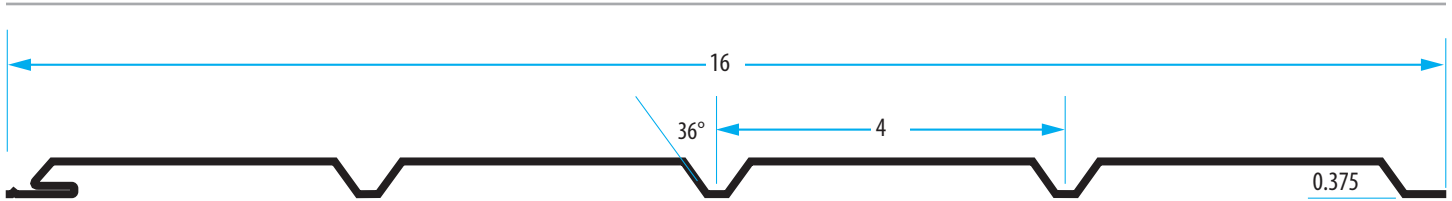

# 4-Panel Aluminum Soffit

**Soffit Panels** are precision formed to interlock for a professional finish for eave and overhang areas  
 12 ft. Lengths · 0.019 Aluminum · Durable baked-on polyester finish